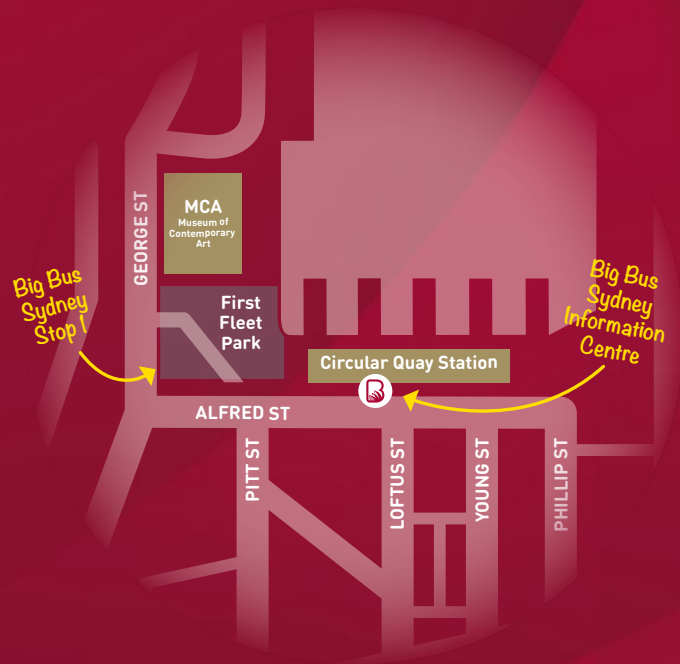

# 5 BIG ATTRACTIONS

FOR **\$75** \* PER ADULT

STRICTLY LIMITED TIME

SAVE \$129<sup>^</sup>

5 Big Attractions for **\$75** per adult includes: Big Bus Sydney 1 Day Classic Ticket, entries to WILD Life Sydney, SEA Life Sydney, Sydney Tower Eye and Madame Tussauds Sydney. Child ticket is available for **\$53**.

Buy it directly from your Big Bus driver or Big Bus Information Centre (Alfred St, next to Circular Quay Train Station)

Ticket must be validated by the bus driver before being used at the attractions. Attraction tickets are valid for 30 days.